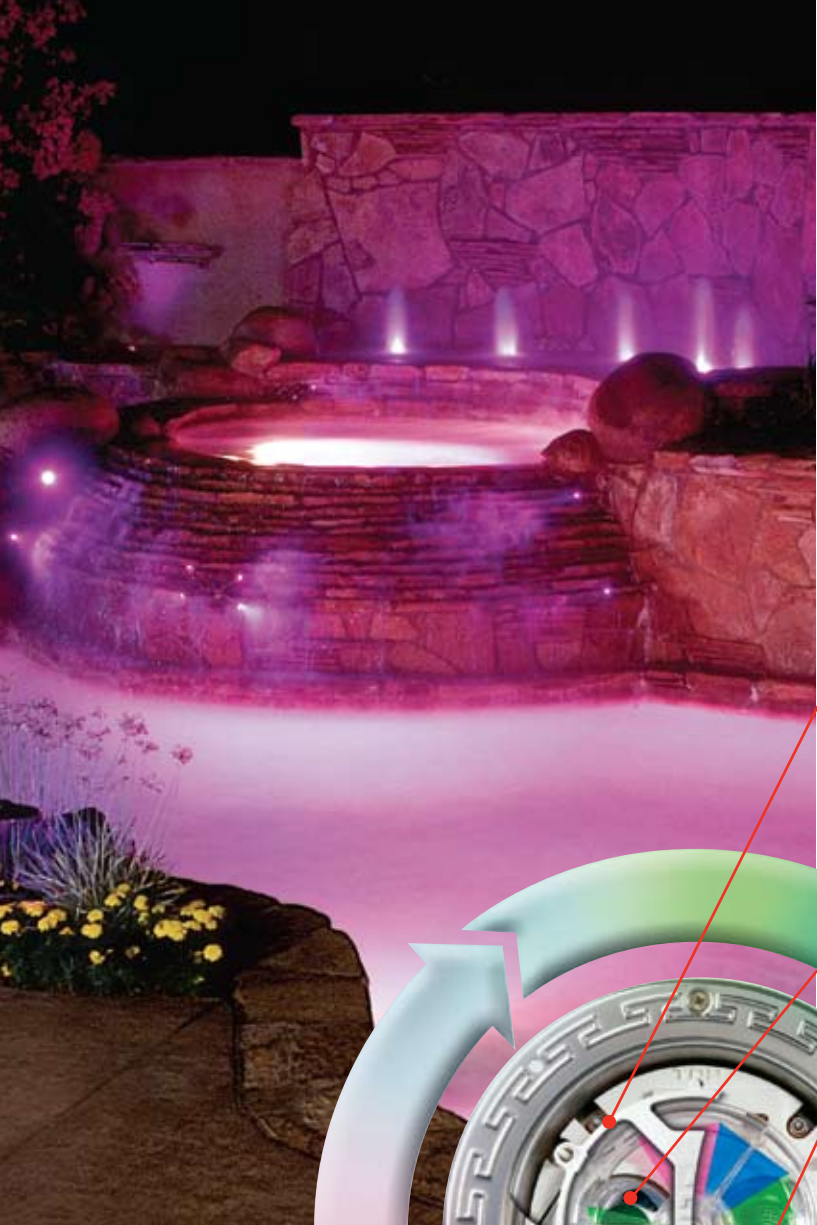

Brighter, more breathtaking

SAm and SAL automated color-changing pool and spa lights are still the industry standard for reliable performance and breathtaking lighting impact. Here are just a few of the features that place SAm and SAL above the competition:

Tailor the coverage of your SAm lighting—a simple quarter turn of the lens switches the standard beam to a wide-angle pattern, for maximum light coverage.

SAm's twin 75-watt halogen bulbs provide illumination equivalent to 300 watts of incandescent light—for brilliant color effects.

SAL's 35-watt halogen bulb—equal to a 75-watt incandescent bulb—produces vivid color in your spa.

Pentair's color-changing technology creates natural, subtle transitions between colors.