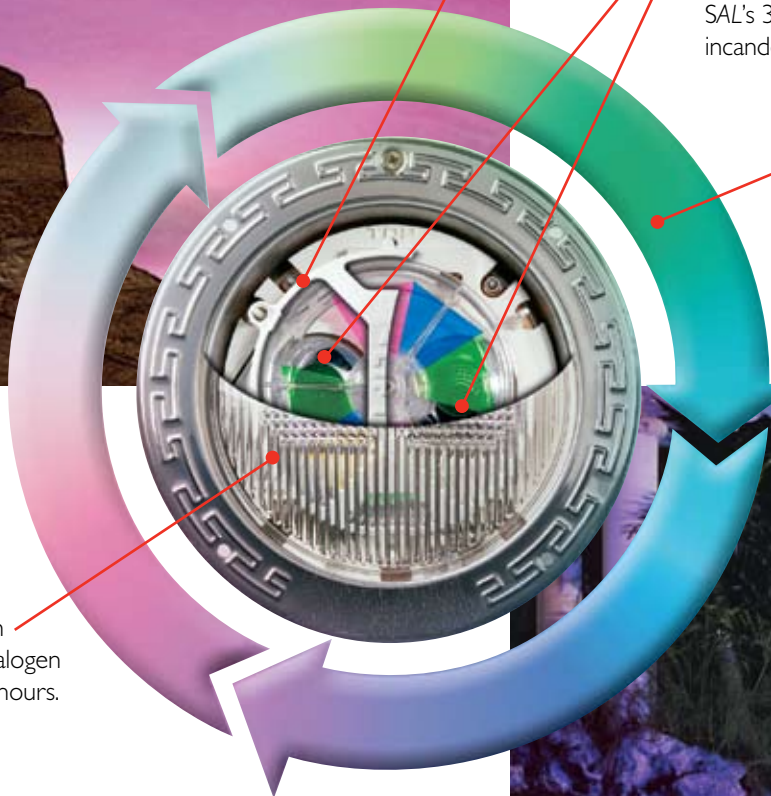

Both last longer than other underwater halogen bulbs—up to 4,000 hours.